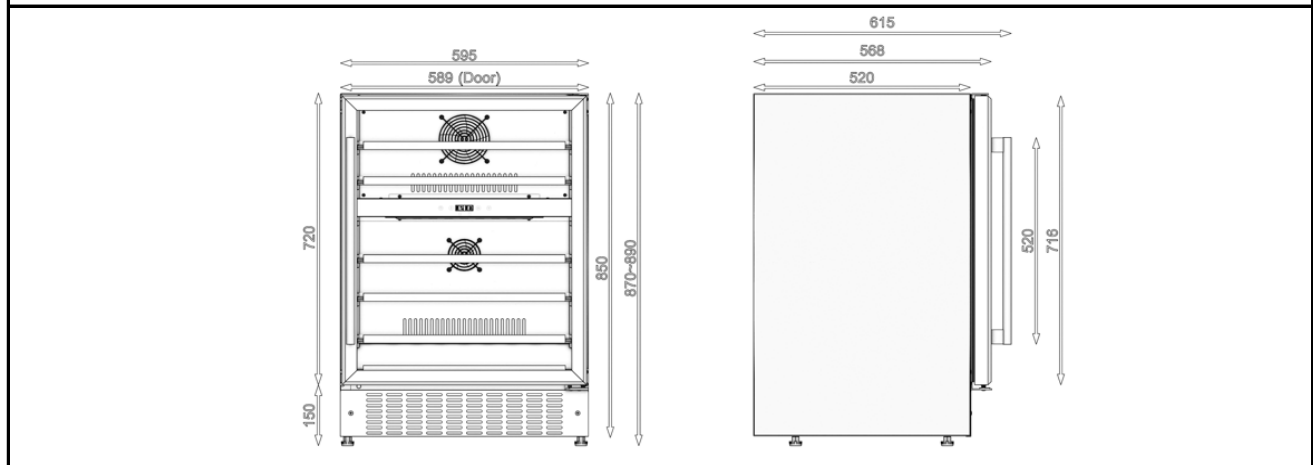

Appliance Data Sheet

Product Type	Wine Cooler
Product Code	WRWC60BKED
	Product Description
	60cm Dual Zone Wine Cooler
	

Features / Specification

Barcode	8422248616270
Colour	Black Door
Wine Cooler Width	600mm
Bottle Capacity	46
Auto Defrost	Yes
Internal Light	LED Interior Light
LED Display	Yes
Controls	Touch LED Control
Noise Level	44dB
Adjustable Digital Thermostat	Yes
Temperature Range °C	5-22°C
Cooling System	Compressor Technology
Maximum Load	0.7A
Adjustable Feet	Yes
Shelf Type	Wooden Shelves

Dimensions & Technical Information

Product Dimensions width x depth x height	595x570x870 mm
Packed Dimensions width x depth x height	660x625x930 mm
Product Weight (kg)	50kg Packed / 40kg Unpacked